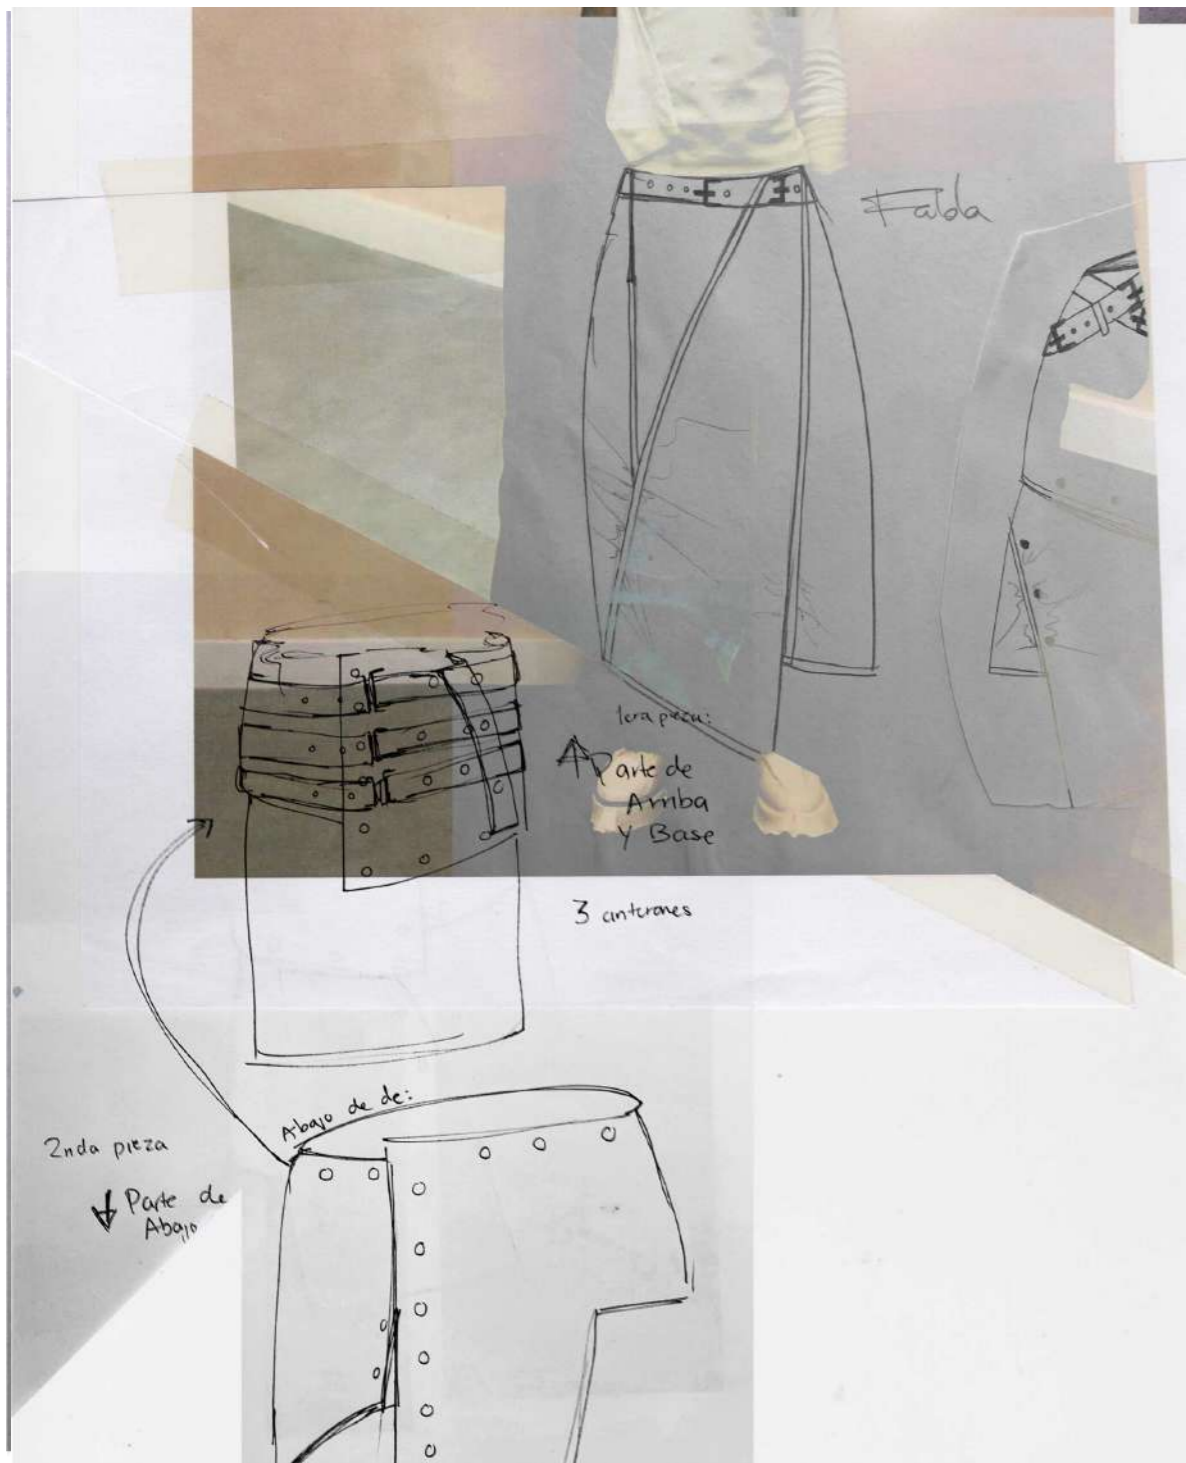

RIGHTEOUS
ENERGY

-Abertura el cielo late

bring front panel ziple down
 light grey
 black
 light grey

See back of show down

Protq # 1

Proto #2

TOP & TROUSERS