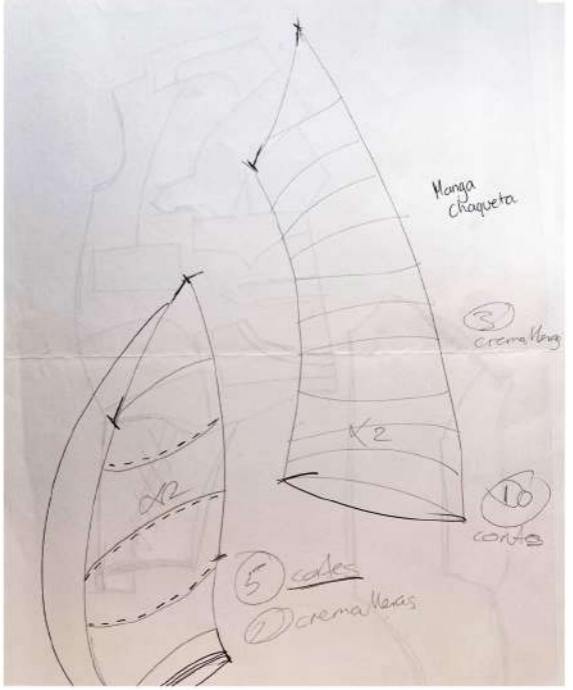

RIGHTEOUS
ENERGY

-Abertura el cielo late

bring front panel ziple down
 light grey
 black
 light grey

See back of show down

Protq # 1

Proto #2

TOP & TROUSERS