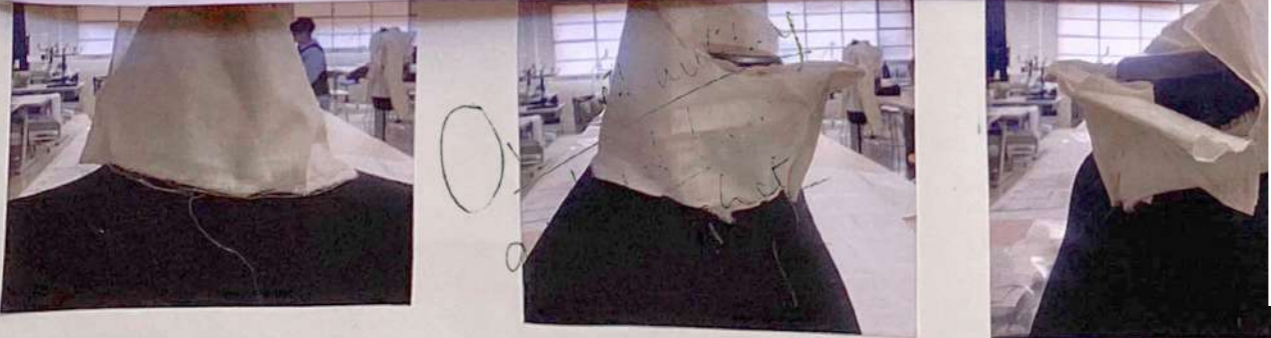

RIGHTEOUS
ENERGY

-Abertura el cielo late

bring front panel ziple down
 light grey
 black
 light grey

See back of show down

Protq # 1

Proto #2

TOP & TROUSERS