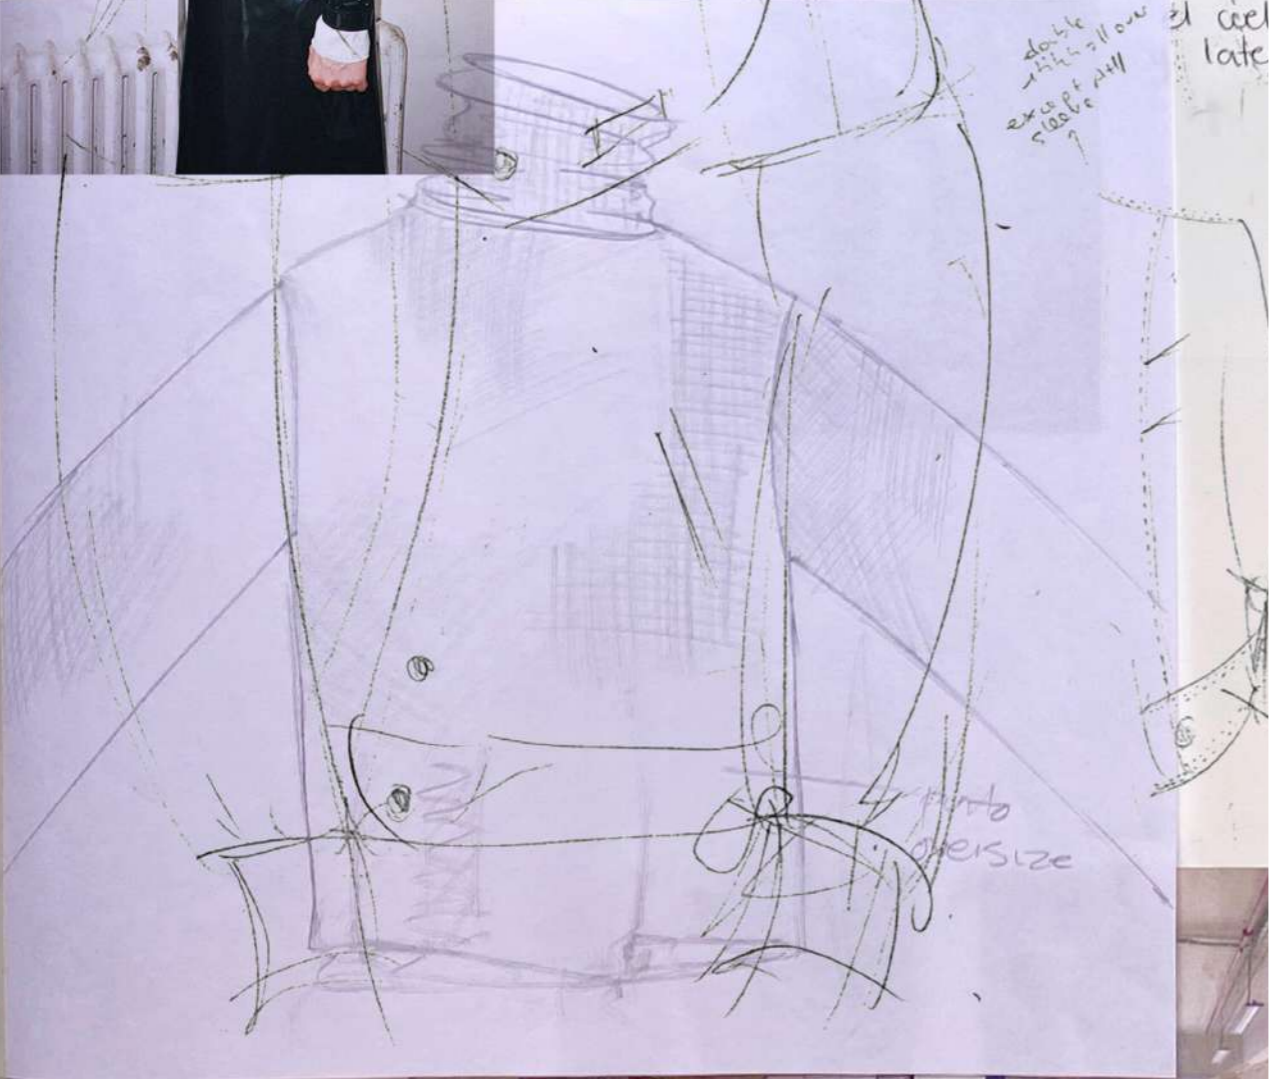

RIGHTEOUS
ENERGY

-Abertura el cielo late

bring front panel ziple down
 light grey
 black
 light grey

See back of show down

Protq # 1

Proto #2

TOP & TROUSERS