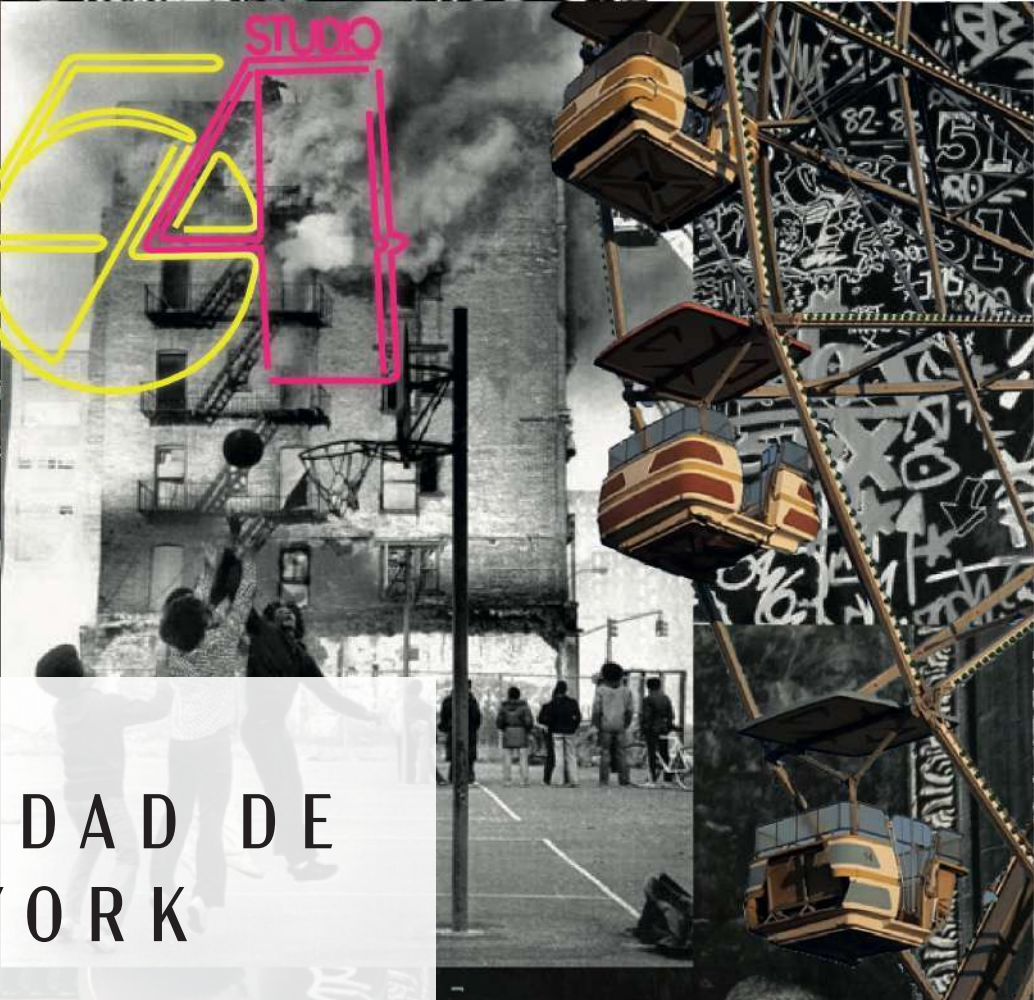

JAZZ MUSIC
HARLEM
NEW YORK