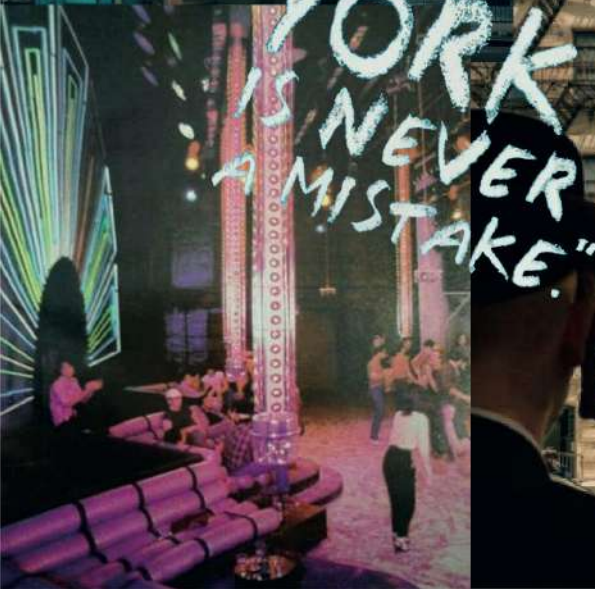

LA DIVERSIDAD DE
NUEVA YORK