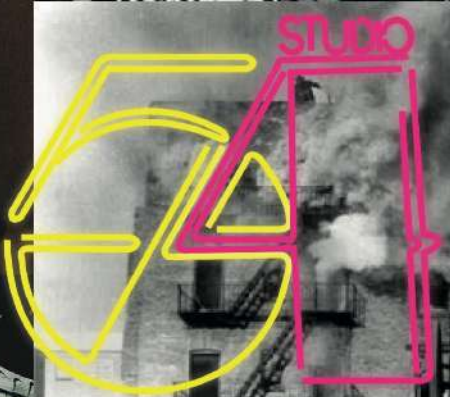

JAZZ MUSIC
HARLEM
NEW YORK