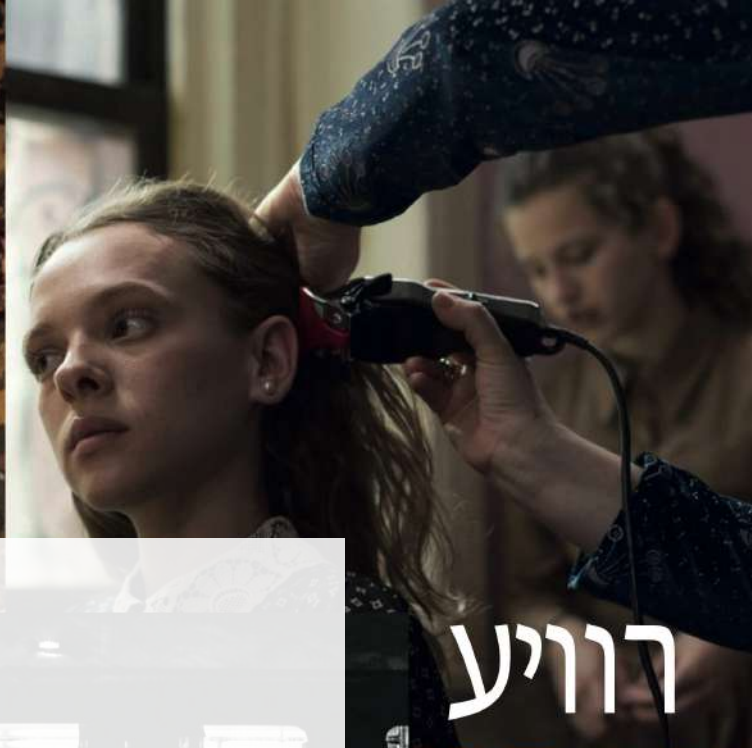

רוייע

רוייע

BLIND
EDITORIAL