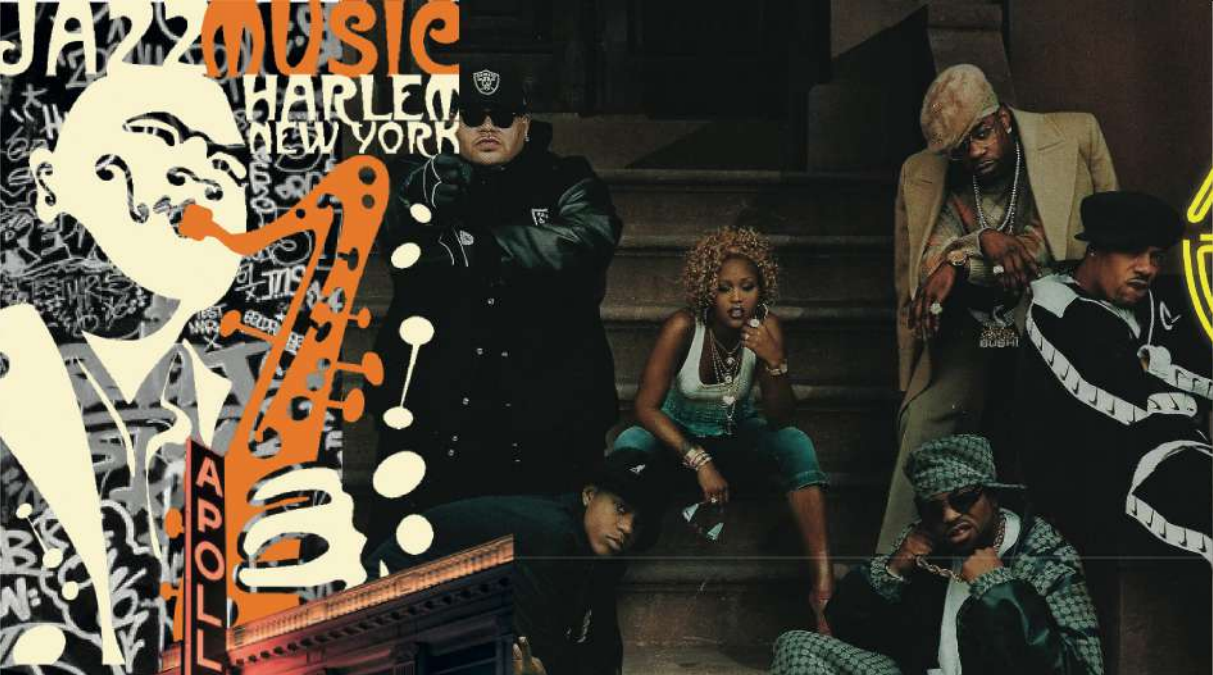

JAZZ MUSIC
HARLEM
NEW YORK