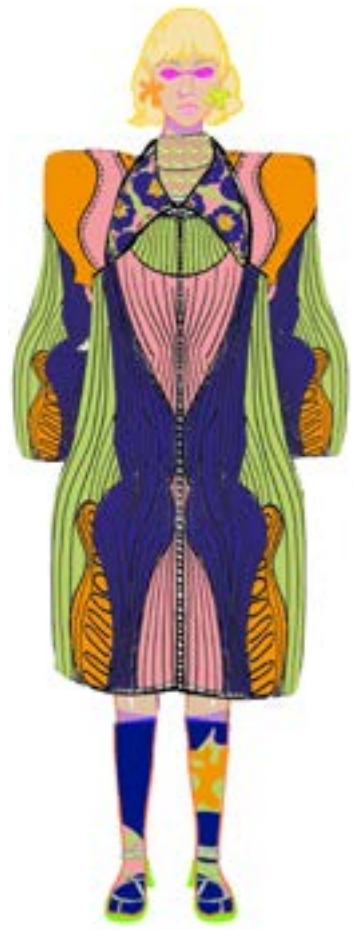

VISIT SPAIN

EVERY DAY A FIESTA

PANTONE 1935C

PANTONE 137C

PANTONE 3635C

PANTONE 1974C

PANTONE 8116C

PANTONE 8133C

PANTONE 8133C

PANTONE 3635C

LOOK 1

VISIT ESPAÑA

MANIPULACIÓN (5)

+Cusidricula cortada a laser y con tiras entrelazadas

er salt

SUN AUG 5 CHICAGO, IL, QUART
TUE AUG 7 DENVER, CO LARKER LOUNGE
WED AUG 8 SALT LAKE CITY, UT KELBY COURT
FRI AUG 10 SEATTLE, WA VENA PROJECT
SAT AUG 11 PORTLAND, OR AVA, OR
MON AUG 13 SAN FRAN, CA BOYD OF THE HILL
TUE AUG 14 LOS ANGELES, CA EDHORN
WED AUG 15 SAN DIEGO, CA CHELSEA
THU AUG 16 SANTA ANA, CA CORILLAN ROOM
FRI AUG 17 PHOENIX, AZ REBEL LUNGE